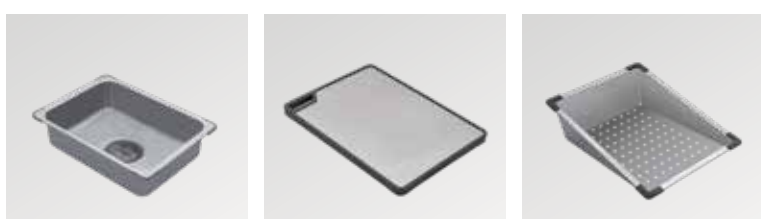

SL961
30x18x9

INR 38 400

Model _____

NIAGRA

Finish _____

SATIN

Grade _____

304

Drainer _____

SATIN ROUND DRAINER WITH CAP

Accessories _____

**NIAGRA FAUCET, GLASS RINSER
SOAP DISPENSER, CUTTING BOARD
TRIANGLE TRAY, DRAIN TRAY**