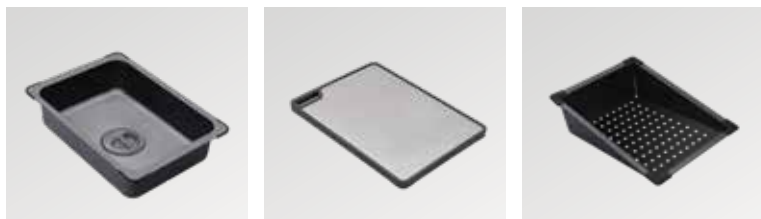

SL885
30x18x9

INR 41 600

Model _____

NIAGRA

Finish _____

PVD BLACK

Grade _____

304

Drainer _____

BLACK ROUND DRAINER WITH CAP

Accessories _____

**NIAGRA FAUCET, GLASS RINSER
SOAP DISPENSER, CUTTING BOARD
TRIANGLE TRAY, DRAIN TRAY**