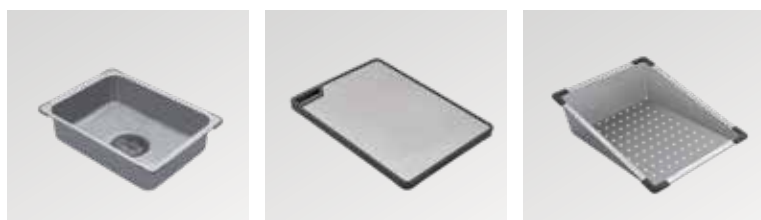

Finish _____

SATIN

Grade _____

304

Drainer _____

SATIN ROUND DRAINER WITH CAP

Accessories _____

**NIAGRA FAUCET, GLASS RINSER
SOAP DISPENSER, CUTTING BOARD
TRIANGLE TRAY, DRAIN TRAY**