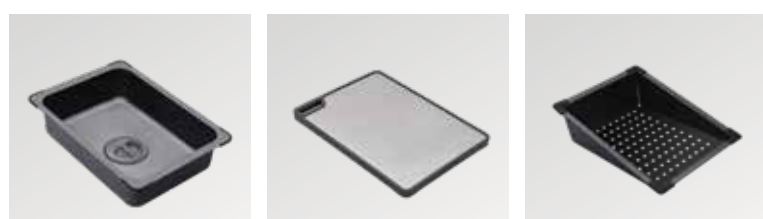

SL880
30X18X9

INR 57 900

Model

VICTORIA

Finish

PVD BLACK

Grade

304

Drainer

BLACK ROUND DRAINER WITH CAP

Accessories

**VICTORIA FAUCET, CUTTING BOARD
TRIANGLE TRAY, DRAIN TRAY**