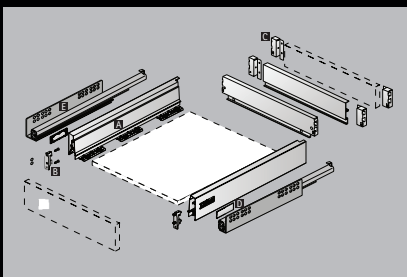

SET COMPRISES

- **A** Set of Innotech Atira drawer side panels (left & right)
- **B** 2 Pc of front connectors for drawer side profile
- **C** 1 Set rear panel connector (H-70/144/176 mm) (left & right)
- **D** 2 Pc of cover cap
- **E** 1 Set of Quadro runner (25kg/30kg/50kg) (left & right)
  Additional component for Pot n Pan system (H144/176 mm)
- 1 Set of lengthwise railing (left & right)
- 2 Pc of railing connectors